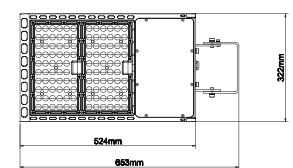

### Wall Mounting

Carton Dimensions  
Gross Weight  
Fixture Dimension  
Net Weight

L590xW400xH160mm  
15.4kg(12pcs/box)  
L152xW132xH52mm  
1.2kg(1pcs)

L540\*W370\*H150mm  
5.5kg/60~150W;5.8KG/185~200W  
L441\*W322\*H91mm  
4.8kg/80~150W;5.1KG/185~200W