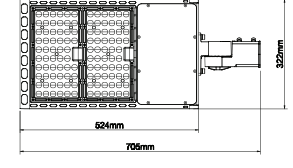

### Without bracket

Carton Dimensions  
Gross Weight  
Fixture Dimension  
Net Weight

L360\*W370\*H150mm  
4.2kg/60~150W;4.5KG/185~200W  
L323\*W322\*H91mm  
3.6kg/80~150W;3.9KG/185~200W

L570\*W370\*H165mm  
6.9kg/240~300W;7.5kg/400W  
L533\*W322\*H104mm  
6.1kg/240~300W;6.7kg/400W

### Knuckle Mounting

Carton Dimensions  
Gross Weight  
Fixture Dimension  
Net Weight

L590xW400xH160mm  
13kg(10pcs/box)  
L192xW121.5xH81mm  
1.2kg(1pcs)

L540\*W370\*H150mm  
5.6kg/60~150W;5.9KG/185~200W  
L494\*W322\*H96mm  
4.8kg/80~150W;5.1KG/185~200W

L750\*W370\*H165mm  
8.3kg/240~300W;8.9kg/400W  
L705\*W322\*H104mm  
7.3kg/240~300W;7.9kg/400W