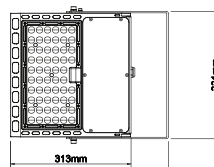

L540*W370*H150mm
5.6kg/60~150W;5.9KG/185~200W
L410*W331*H91mm
4.9kg/80~150W;5.2KG/185~200W