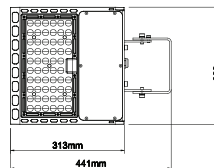

L540*W370*H150mm
5.5kg/60~150W;5.8KG/185~200W
L441*W322*H91mm
4.8kg/80~150W;5.1KG/185~200W