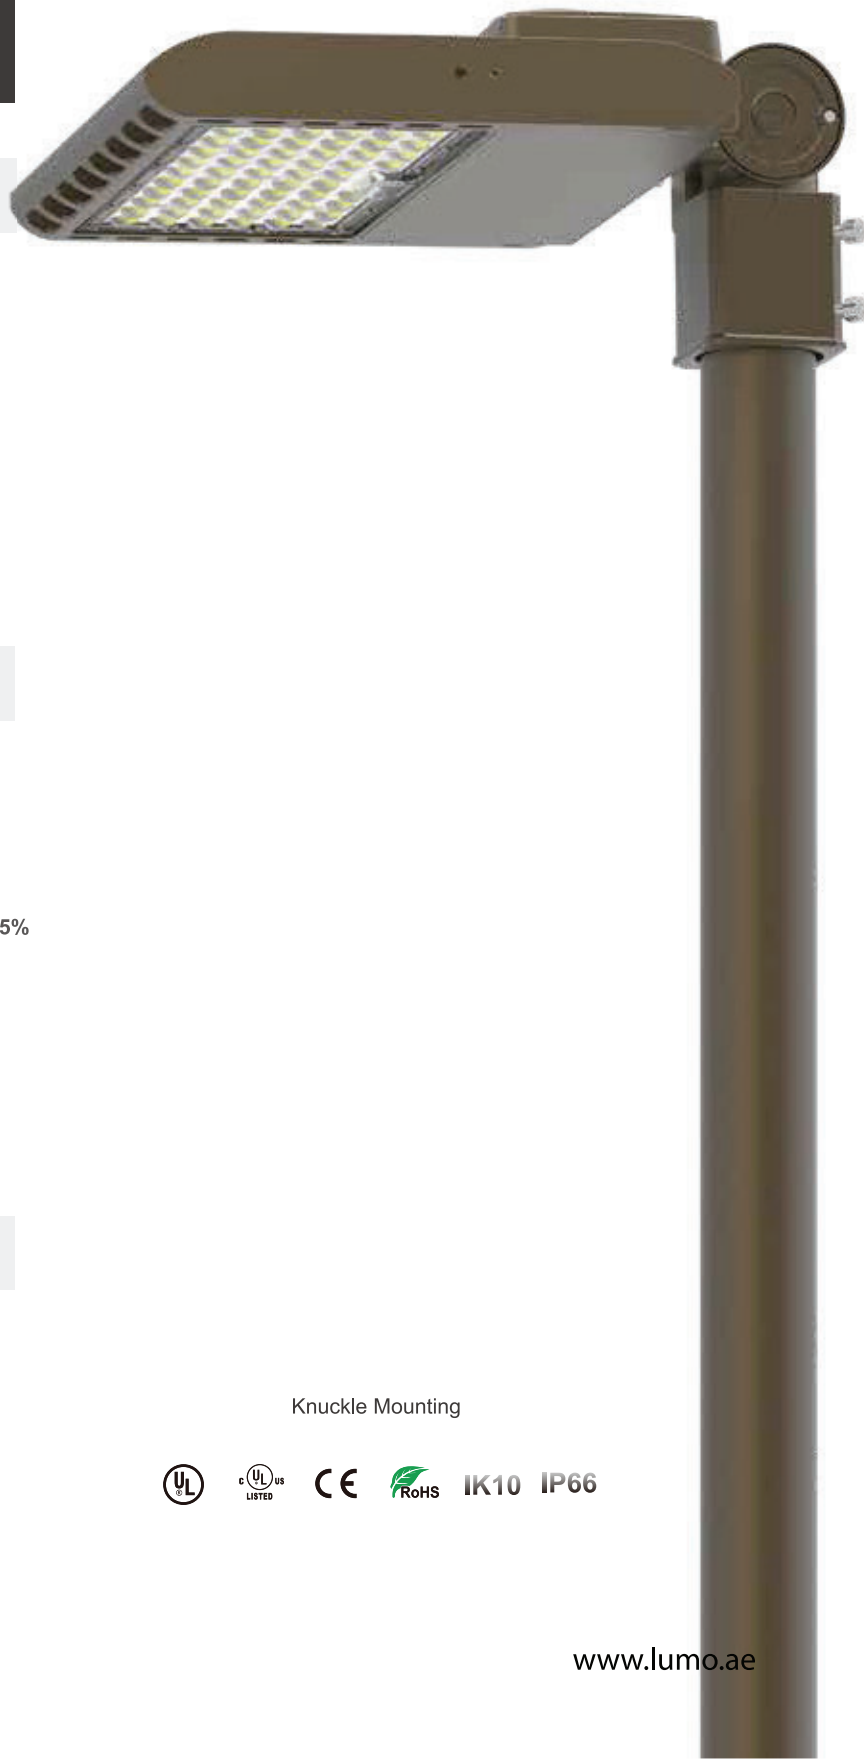

LED Area Lighting

LU080FLBR-SQ01 / LU100FLBR-SQ01

Specifications

Electrical Data

Wattage	80/100W
PowerSupply	MEAN WELL
Input Voltage	AC120-277V
Power Frequency	50/60Hz
Output Voltage	DC30-50V
Power Efficiency	>90%
Power Factor	0.90
Total Harmonic Distortion	<15%

Optical Data

Lumen Version

LED Type	NICHIA, (Made in Japan)
LED QTY	160pcs
Efficiency	125lm/W
Luminous Flux	10000/12500lm(CCT=5700K)±5%
CCT	3000K/4000K/5000K/5700K
CRI	>80Ra
System Efficiency	>90%
Beam Angle	Type2-M / Type3-S / Type3-M Type4-M / Type5-M / 90x120°

Others

IP	IP66
IK	IK10
Lifetime(L70 Standard)	50000 hours
Lens Material	PC
Heat Radiator	die-cast aluminum

Knuckle Mounting

IK10 IP66