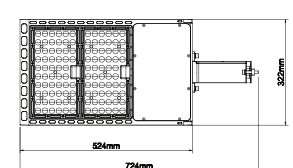

### EA bracket Wall Mounting

Carton Dimensions  
Gross Weight  
Fixture Dimension  
Net Weight

L700xW320xH245mm  
12.0kg(10pcs/box)  
L196.5xW124xH140mm  
1.1kg(1pcs)

L540\*W370\*H170mm  
5.5kg/60~150W;5.8KG/185~200W  
L513\*W322\*H140mm  
4.7kg/80~150W;5.0KG/185~200W