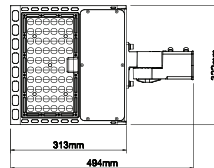

L540*W370*H150mm
5.6kg/60~150W;5.9KG/185~200W
L494*W322*H96mm
4.8kg/80~150W;5.1KG/185~200W