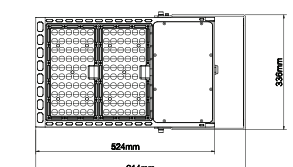

### Trunnion Mounting

Carton Dimensions  
Gross Weight  
Fixture Dimension  
Net Weight

L590xW400xH160mm  
11.4kg(8pcs/box)  
L262.8xW338xH50mm  
1.3kg(1pcs)

L540\*W370\*H150mm  
5.6kg/60~150W;5.9KG/185~200W  
L410\*W331\*H91mm  
4.9kg/80~150W;5.2KG/185~200W