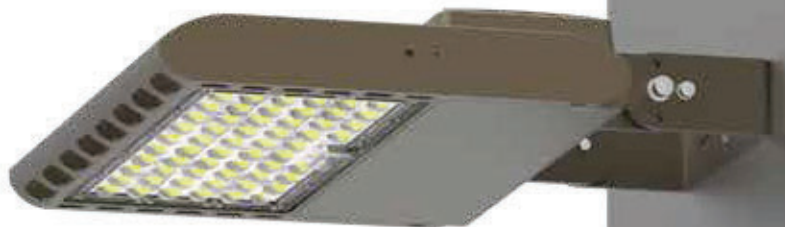

LED Area Lighting

LU185FLBR-SQ01 / LU200FLBR-SQ01

Specifications

Electrical Data

Wattage	185/200W
Power Supply	MEAN WELL
Input Voltage	AC120-277V
Power Frequency	50/60Hz
Output Voltage	DC30-50V
Power Efficiency	>90%
Power Factor	0.90
Total Harmonic Distortion	<15%

Optical Data

Lumen Version

LED Type	NICHIA, (Made in Japan)
LED QTY	230pcs
Efficiency	115lm/W
Luminous Flux	21200/23000lm(CCT=5700K)±5%
CCT	3000K/4000K/5000K/5700K
CRI	>80Ra
System Efficiency	>90%
Beam Angle	Type2-M / Type3-S / Type3-M Type4-M / Type5-M / 90x120°

Others

IP	IP66
IK	IK10
Lifetime(L70 Standard)	50000 hours
Lens Material	PC
Heat Radiator	die-cast aluminum

Wall Mounting

IK10 IP66